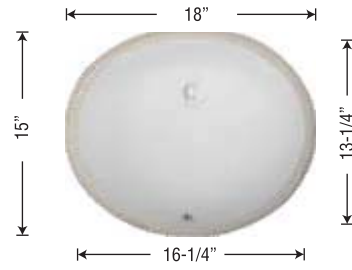

**U**

	PART#	DEPTH	COLOR
<b>S</b>	SIS-1813W	7-1/2"	White
<b>S</b>	SIS-1813B	7-1/2"	Biscuit
<b>S</b>	SIS-1813BK	7-1/2"	Black

**U**

	PART#	DEPTH	COLOR
<b>S</b>	SIS-1812W	7"	White
<b>S</b>	SIS-1812B	7"	Biscuit

**U**

	PART#	DEPTH	COLOR
<b>S</b>	SIS-1811W	7"	White

**U**

	PART#	DEPTH	COLOR
<b>S</b>	SIS-2216W	7-3/4"	White
<b>S</b>	SIS-2216B	7-3/4"	Biscuit

**U**

	PART#	DEPTH	COLOR
<b>S</b>	SIS-2017W	8-1/4"	White
<b>S</b>	SIS-2017B	8-1/4"	Biscuit

**K** Kit (1 strainer, 1 salad bowl, 1 grid set, 1 glass cutting board)

**R0** Zero radius corners

**R15** 15mm radius corners

**S** Sink only

**C** Combo package

**DU** Drop-in or Undermount

**U** Undermount

# CERAMIC SINKS

**U**

	PART#	DEPTH	COLOR
<b>S</b>	SIS-1512W	7-1/2"	White
<b>S</b>	SIS-1512B	7-1/2"	Biscuit
<b>S</b>	SIS-1512BK	7-1/2"	Black

**U**

	PART#	DEPTH	COLOR
<b>S</b>	SIS-1613W	7-3/4"	White
<b>S</b>	SIS-1613B	7-3/4"	Biscuit